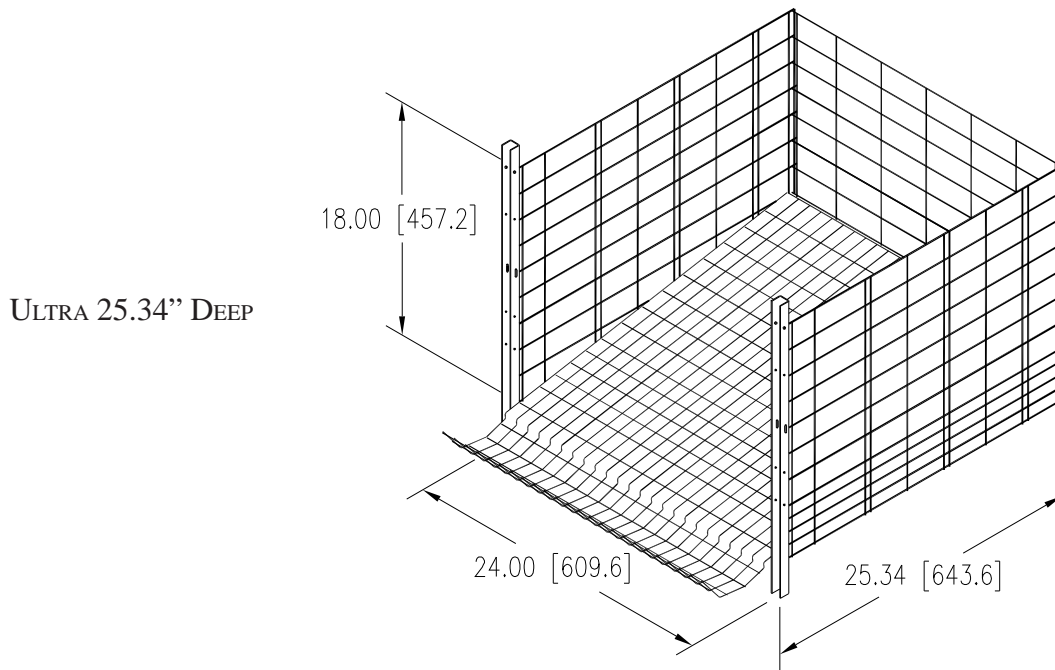

LAYER SPECIFICATIONS 2009 MODULAR VERTICAL DBS CAGES 3D VIEWS

PRIMA 22.34" DEEP

ULTRA 25.34" DEEP