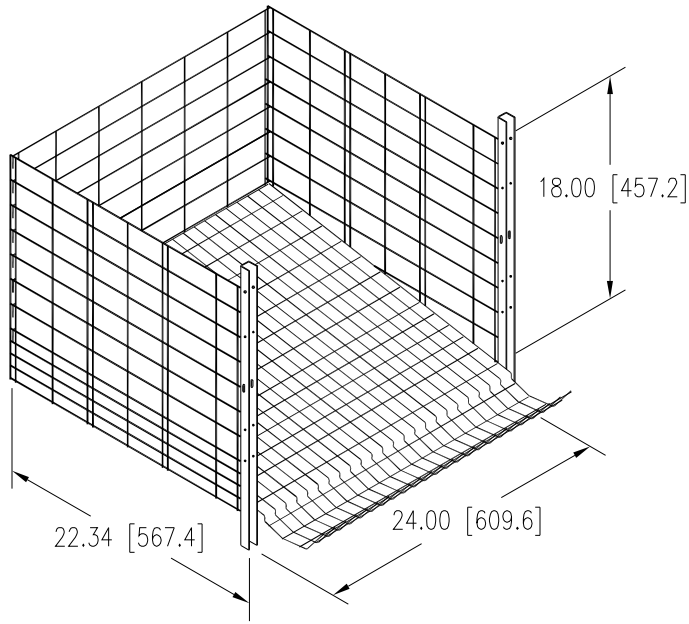

LAYER SPECIFICATIONS 2009 MODULAR VERTICAL DBS CAGES 3D VIEWS

PRIMA 22.34" DEEP

ULTRA 25.34" DEEP